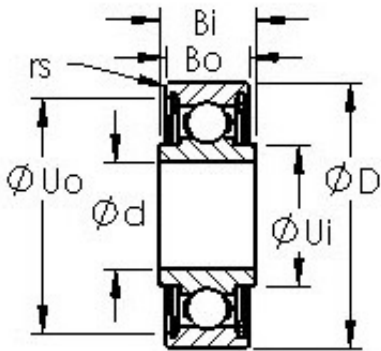

SRW156ZZ AST Deep Groove Ball Bearings

Bearing No. SRW156ZZ

Bore Diameter	4,7625 mm
Outer Diameter	7,9375 mm
Bearing Type	Shielded with Extended Inner
Bore Dia (d)	0.1875
Outer Dia (D)	0.3125
Outer Width (Bo)	0.1250
Inner Width (Bi)	0.1562
Radius (min) (rs)	0.004
Dynamic Load Rating (Cr)	69
Static Load Rating (Cor)	27
Max Speed (Grease) (X1000 RPM)	53
Max Speed (Oil) (X1000 RPM)	63
Max. Shaft Shoulder Dia. Inner (Ui)	0.2
Min. Housing Shoulder Dia., Outer (Uo)	0.287
Ball Qty	10
Ball Dia (Dw)	0.0394
Weight (g)	0.45
Precision	A1
Standard Clearance	K25
Material	Martensitic Stainless Steel